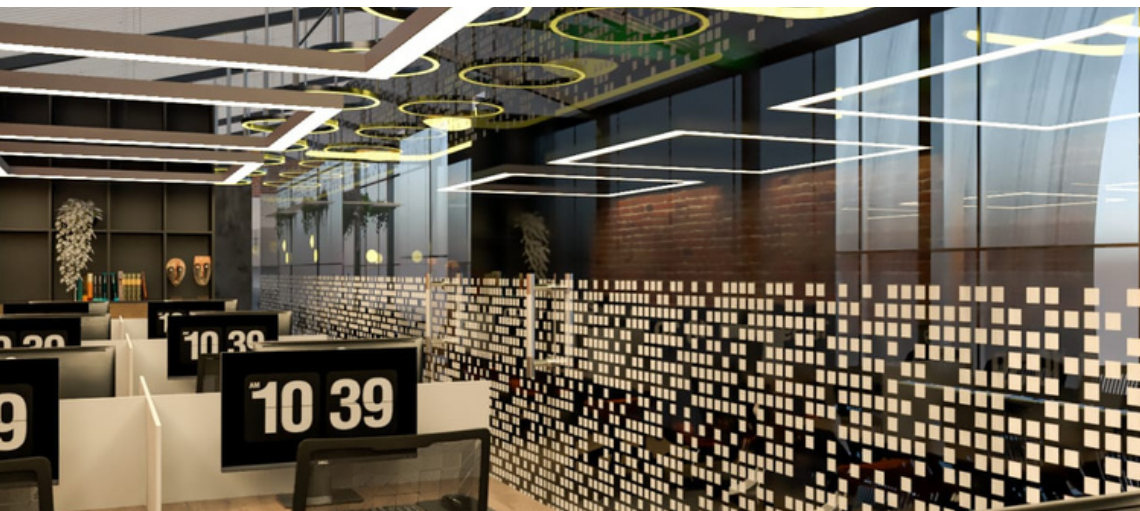

# About Castle Creative Interiors.

**Well-coordinated teamwork  
speaks about Us**

With a passion for creativity and an unwavering commitment to excellence, we have been redefining interior design in Nairobi and beyond.